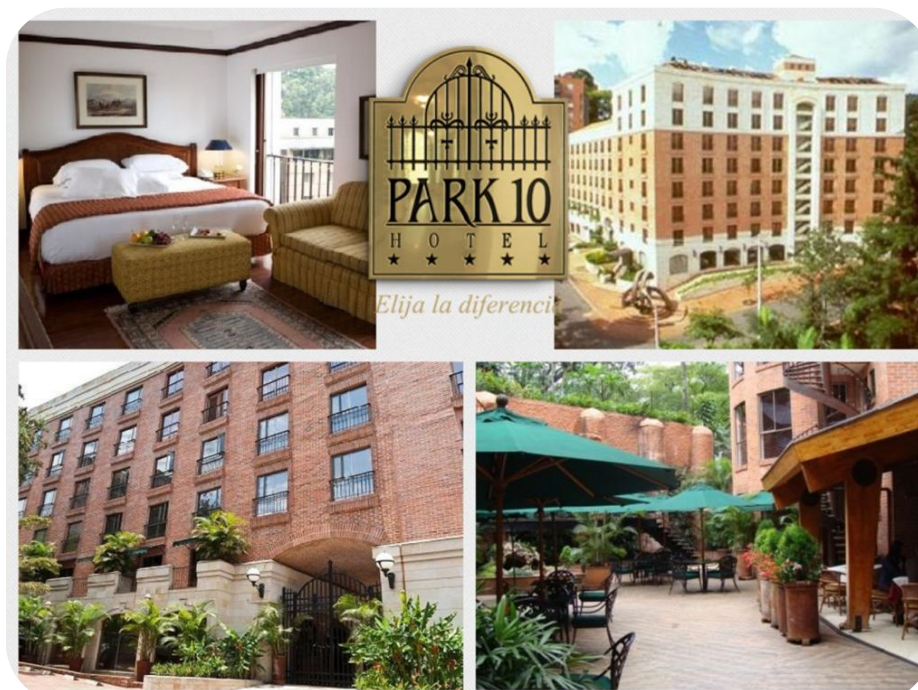

Park 10 Hotel
Carretera 36B No. 11-12
El Poblado
Medellin, Colombia
+57-4-310-6060

VALID: 15JAN-15DEC 2019

Standard Room	3nts	4nts	5nts	6nts	Extra	Included: <i>Airfare Cur-Medellin-Cur</i> <i>Accommodation</i> <i>Buffet Breakfast</i> <i>Transfer airport-hotel v.v</i> <i>Taxes & Fuel charges</i>
Single	1477	1689	1901	2113	212	
Double	1186	1311	1436	1561	125	
Triple	1068	1165	1262	1359	97	
Child10-11	987	1091	1195	1299	104	
Child2-9	634	637	640	643	3	

- No breakfast included for children.
- Rates are per person in ANG.
- Rates are NOT valid during the following periods in 2019:
  - Feria Colombiatex (January 22 - 24)
  - Semana Santa (April 14 - 20)
  - 49 Asamblea de la OEA (June 26 – 28)
  - Feria Colombiamoda (July 23 – 26)
  - Feria de las Flores (August 02 – 11)
  - Fise (December 04 – 06)

Please be aware that Indigo Tours cannot be held responsible for omissions which may occur in packages. No rights may be derived from possible omissions. Rates are subject to change without prior notice. Rates include fuel taxes, service charges and airport taxes.